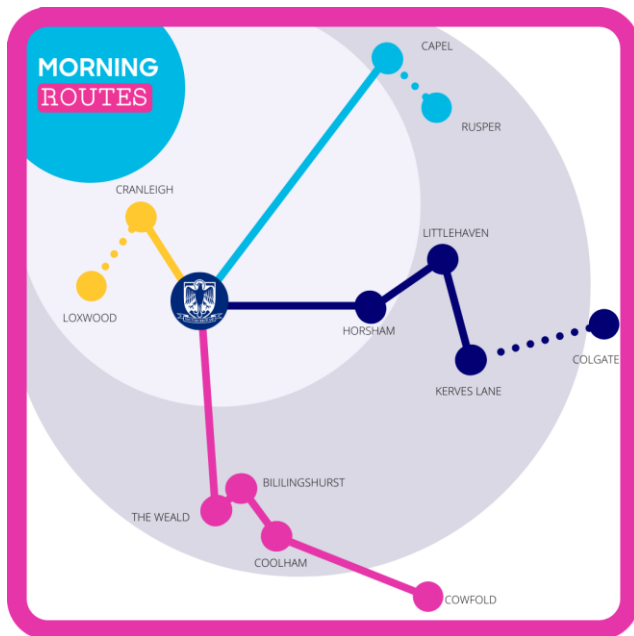

## MINIBUS FEES 2023/24

### Fees for One Way Journey

Termly Option	Zone	Termly
1x One Way Journey per week	1	£25
	2	£26
	3	£30
	4	£32
	5	£35

Ad hoc Option	Zone	Fee
1x One Way Journey	1	£6
	2	£7
	3	£7
	4	£10
	5	£10

### Typical Routes

All minibus routes arrive at school by 8:15am for our earliest morning registration at 8:20am. Younger pupils will join our Early Bird Supervision on arrival, before being taken to their registration at the appropriate time.

Our evening minibus route leaves school at 5:30pm, and children have various options to fill their time at school before their journey home, including eating supper at school, or bringing it home as a takeaway option.