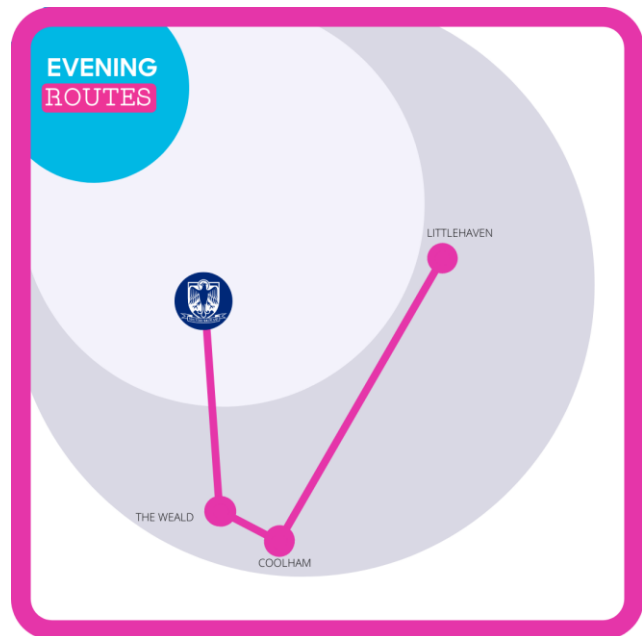

## MINIBUS FEES 2023/24

### Fees for One Way Journey

Termly Option	Zone	Termly
1x One Way Journey per week	1	£25
	2	£26
	3	£30
	4	£32
	5	£35

Ad hoc Option	Zone	Fee
1x One Way Journey	1	£6
	2	£7
	3	£7
	4	£10
	5	£10

### Typical Routes

All minibus routes arrive at school by 8:15am for our earliest morning registration at 8:20am. Younger pupils will join our Early Bird Supervision on arrival, before being taken to their registration at the appropriate time.

Our evening minibus route leaves school at 5:30pm, and children have various options to fill their time at school before their journey home, including eating supper at school, or bringing it home as a takeaway option.